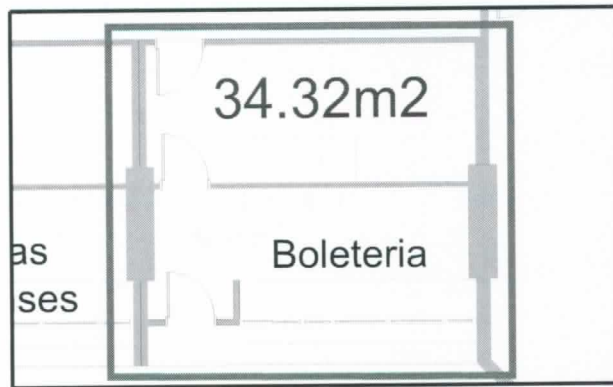

ZONA AMPLIADA

LOCAL 222 NIVEL 2 (39.18 mts2)

PRODUCED BY AN AUTODESK EDUCATIONAL PRODUCT

PRODUCED BY AN AUTODESK EDUCATIONAL PRODUCT

ZONA AMPLIADA

NIVEL 1 BOLETERIA 110 (34.32 mts²)