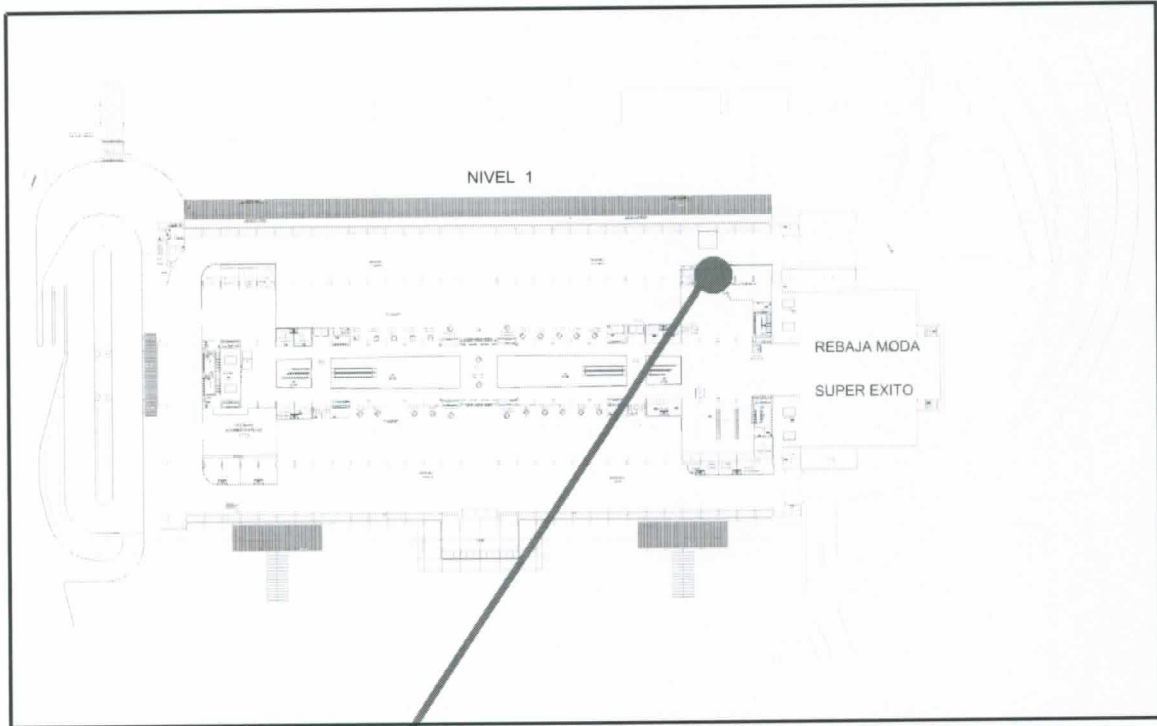

ZONA AMPLIADA

LOCAL 222 NIVEL 2 (39.18 mts2)

PRODUCED BY AN AUTODESK EDUCATIONAL PRODUCT

PRODUCED BY AN AUTODESK EDUCATIONAL PRODUCT

ZONA AMPLIADA

NIVEL 1 BOLETERIA 110 (34.32 mts²)