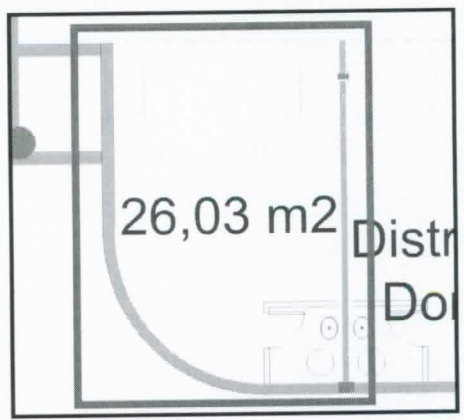

ZONA AMPLIADA

LOCAL 222 NIVEL 2 (39.18 mts2)

PRODUCED BY AN AUTODESK EDUCATIONAL PRODUCT

PRODUCED BY AN AUTODESK EDUCATIONAL PRODUCT

ZONA AMPLIADA

NIVEL 1 BOLETERIA 110 (34.32 mts²)